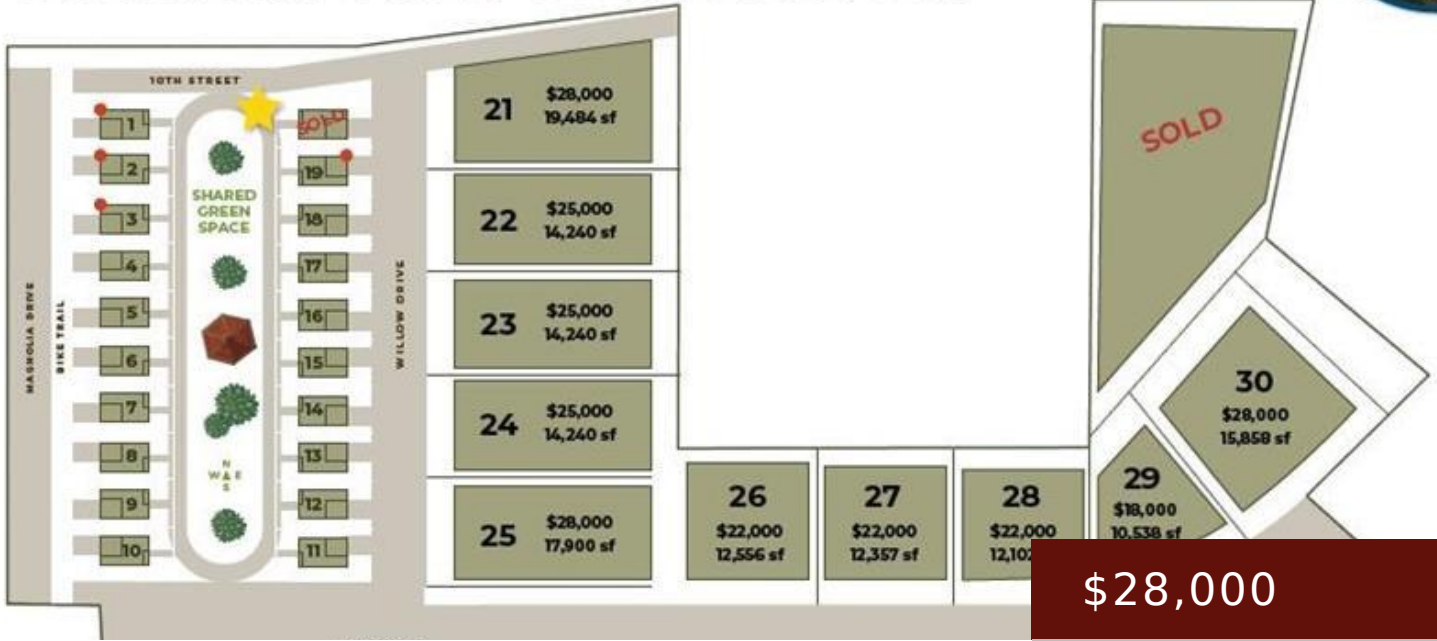

STADIUM VIEW SUBDIVISION

IA

<https://www.1strateteam.com>

Are you thinking of Building? Then look no further than the new Stadium View Subdivision located just south of the...

\$28,000

- LOTS & LAND
- Active

Basics

Category: LOTS & LAND

County: Carroll

Status: Active

Amenities & Features

Style: Lots & Land

Miscellaneous

Association: WCIR