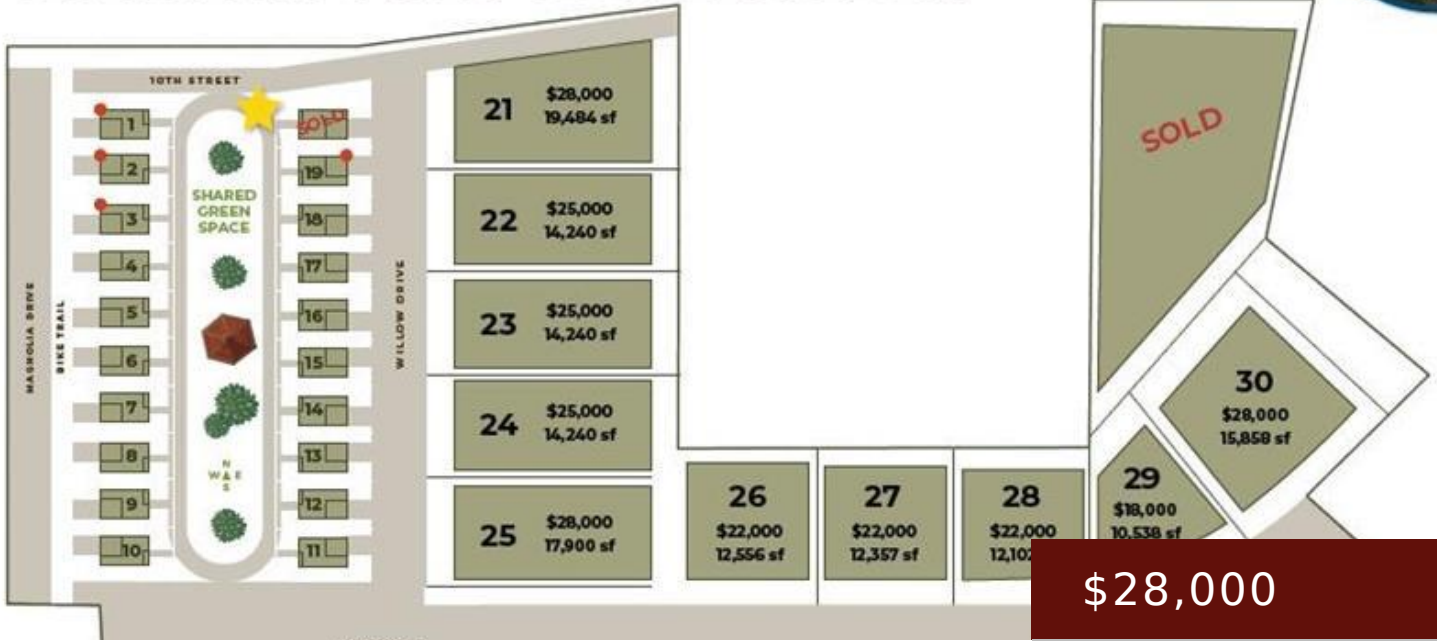

STADIUM VIEW SUBDIVISION

IA

<https://www.1strateteam.com>

Are you thinking of Building? Then look no further than the new Stadium View Subdivision located just south of the...

Basics

Category: LOTS & LAND

County: Carroll

Status: Active

Amenities & Features

Style: Lots & Land

Miscellaneous

Association: WCIR

Contingency: None

Fees & Taxes

Tax Year: 2022