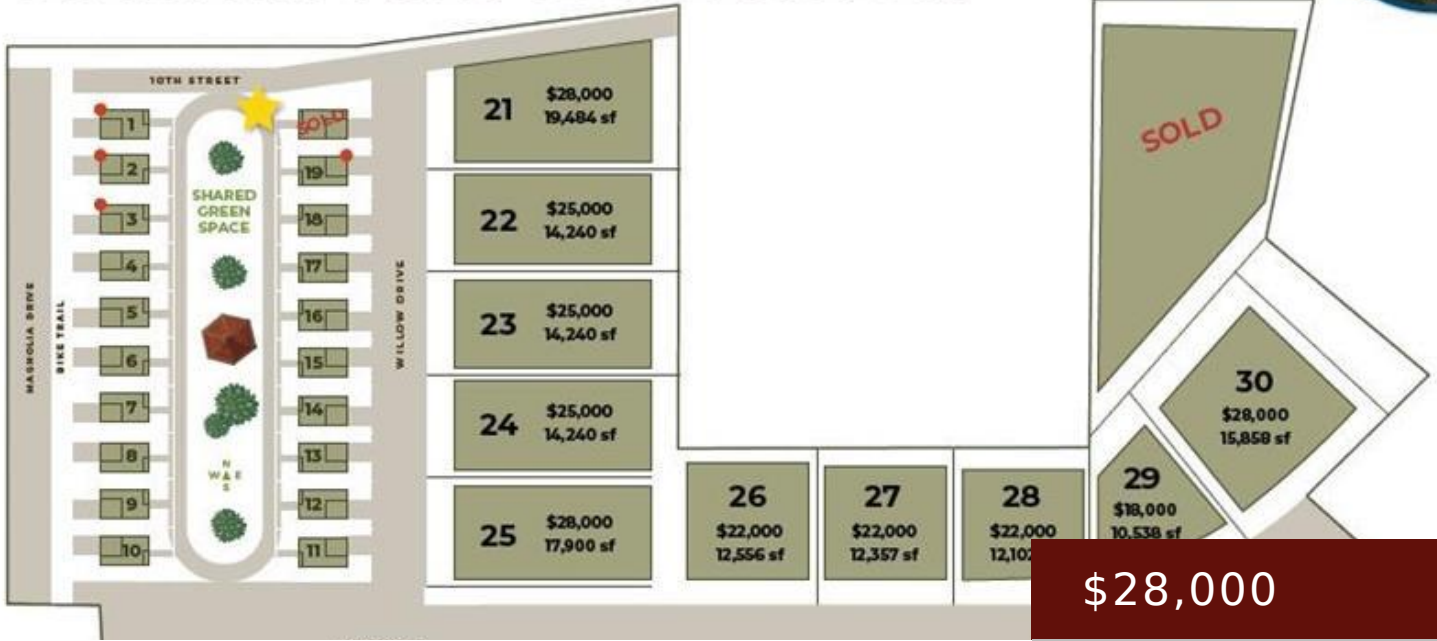

STADIUM VIEW SUBDIVISION

307 MAIN ST, MANNING, IA 51455, USA

<https://www.1strateteam.com>

\$28,000

- LOTS & LAND
- Active

Are you thinking of Building? Then look no further than the new Stadium View Subdivision located just south of the...

Basics

Category: LOTS & LAND

County: Carroll

Status: Active

Amenities & Features

Style: Lots & Land

Miscellaneous

Association: WCIR