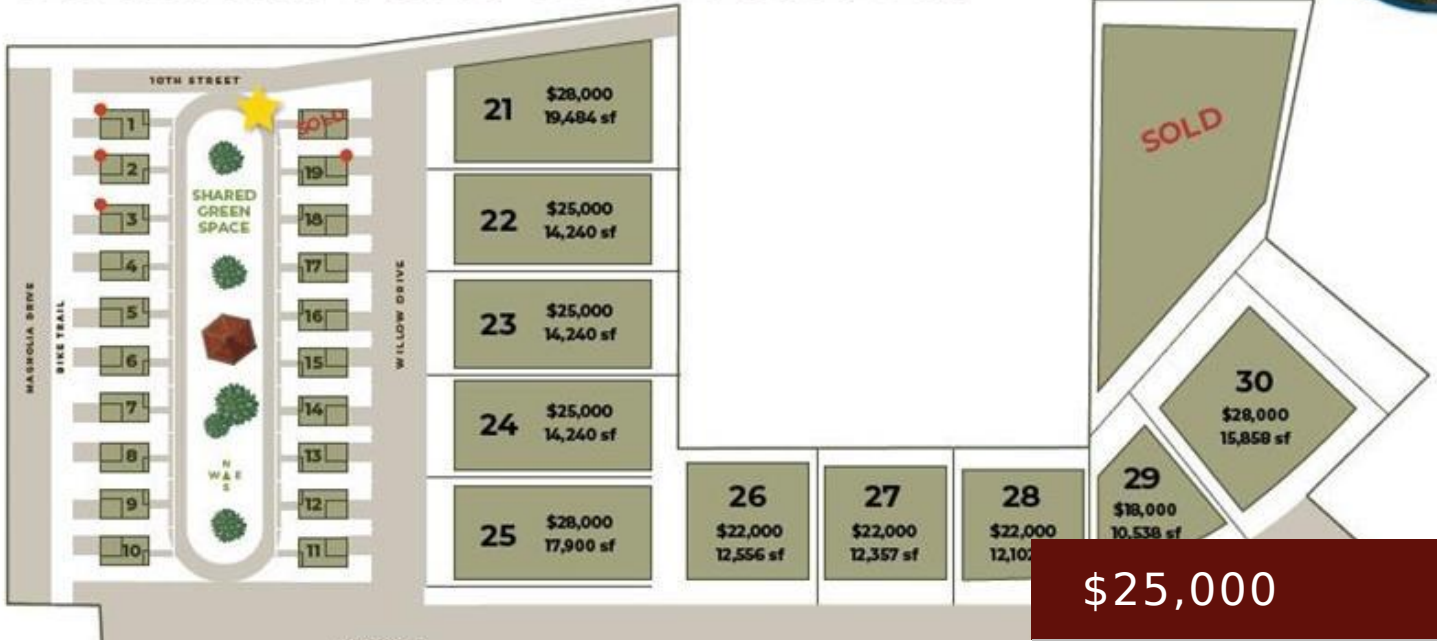

STADIUM VIEW SUBDIVISION

\$25,000

- LOTS & LAND
- Active

307 MAIN ST, MANNING, IA 51455, USA

<https://www.1strateteam.com>

Are you thinking of Building? Then look no further than the new Stadium View Subdivision located just south of the...

Basics

Category: LOTS & LAND
County: Carroll

Status: Active

Amenities & Features

Style: Lots & Land

Miscellaneous

Association: WCIR

Contingency: None