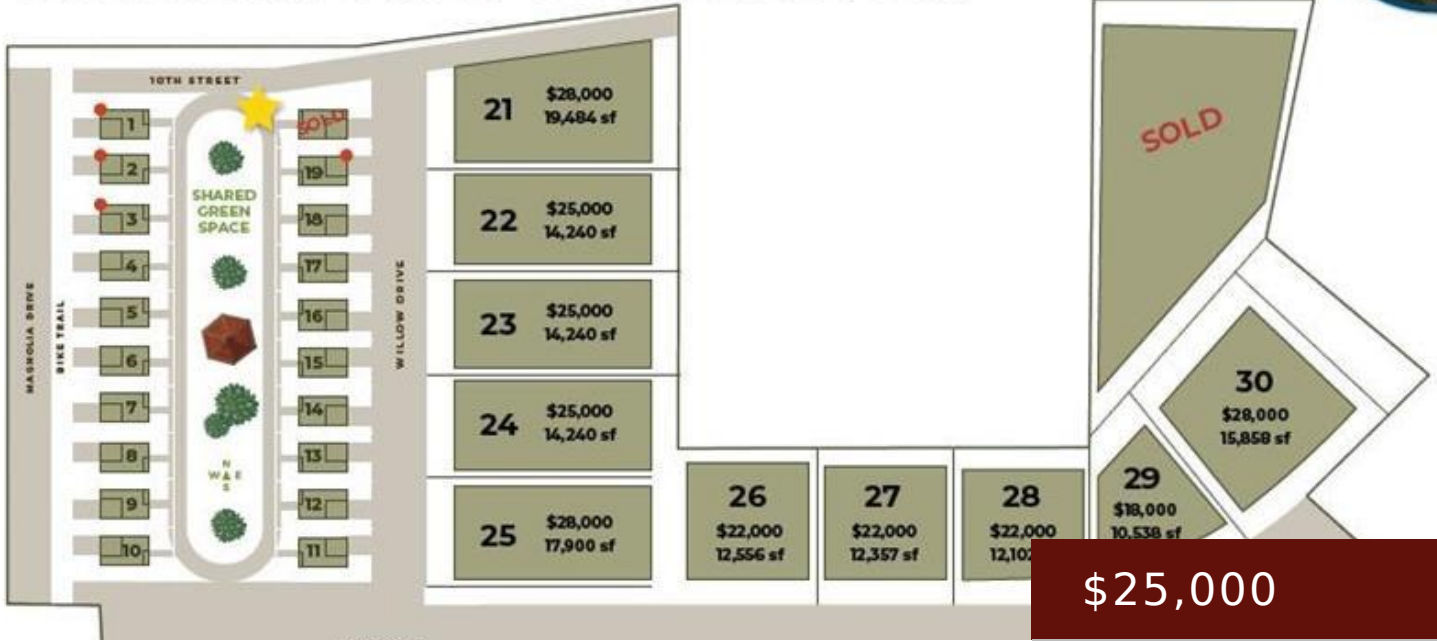

# STADIUM VIEW SUBDIVISION

**\$25,000**

- LOTS & LAND
- Active

## IA

<https://www.1strateteam.com>

Are you thinking of Building? Then look no further than the new Stadium View Subdivision located just south of the...

## Amenities & Features

**Style:** Lots & Land