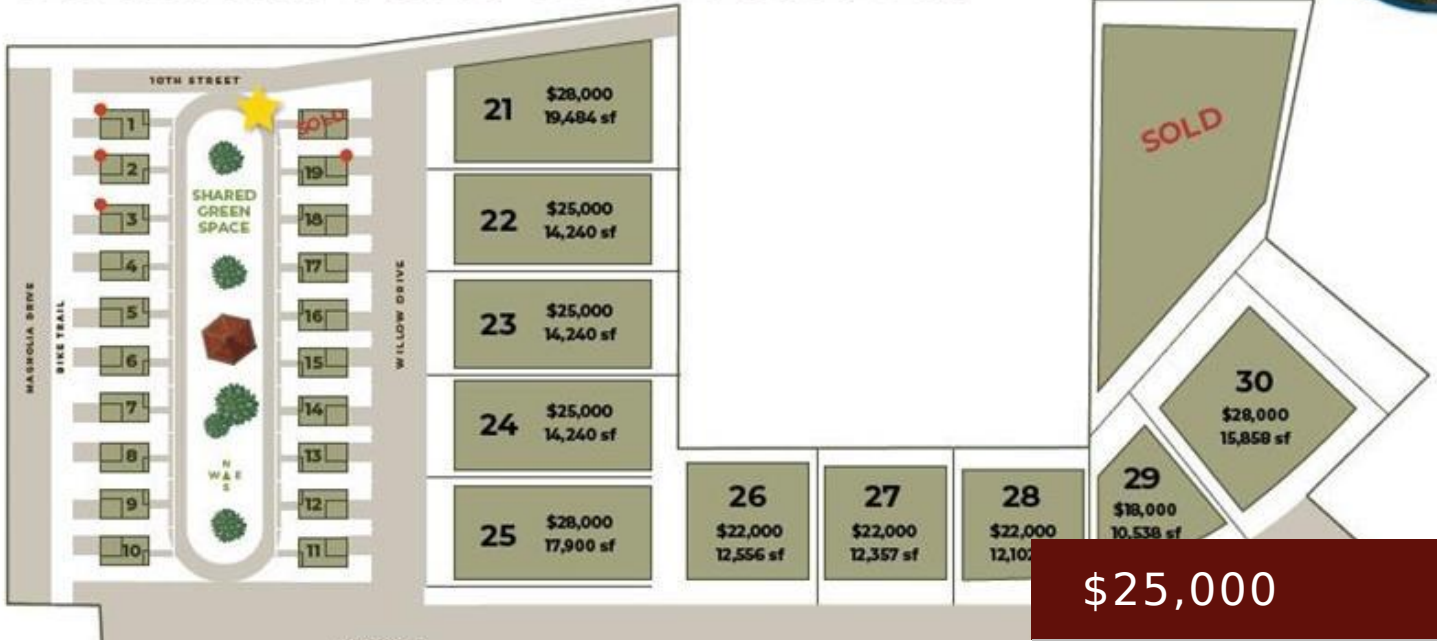

STADIUM VIEW SUBDIVISION

IA

<https://www.1strateteam.com>

Are you thinking of Building? Then look no further than the new Stadium View Subdivision located just south of the...

\$25,000

- LOTS & LAND
- Active

Basics

Category: LOTS & LAND

County: Carroll

Status: Active

Amenities & Features

Style: Lots & Land

Miscellaneous

Association: WCIR