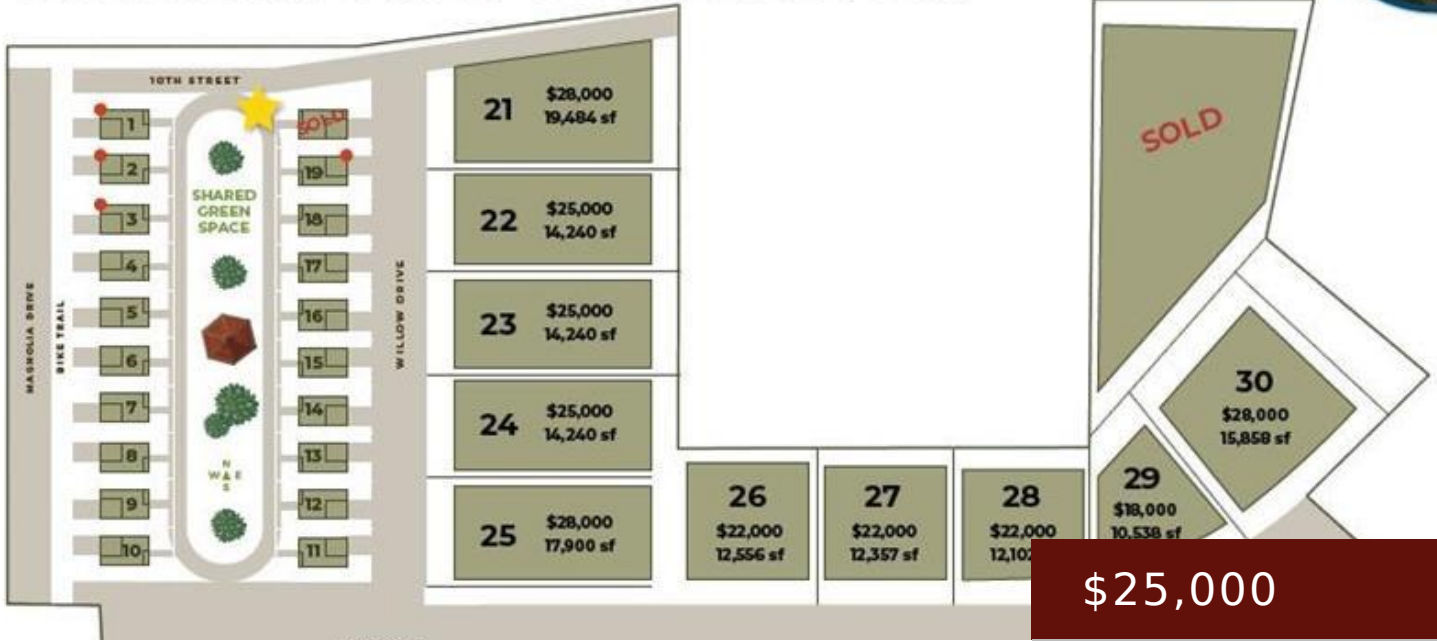

# STADIUM VIEW SUBDIVISION

**\$25,000**

- LOTS & LAND
- Active

**307 MAIN ST, MANNING, IA 51455, USA**

<https://www.1strateteam.com>

Are you thinking of Building? Then look no further than the new Stadium View Subdivision located just south of the...

## Amenities & Features

**Style:** Lots & Land