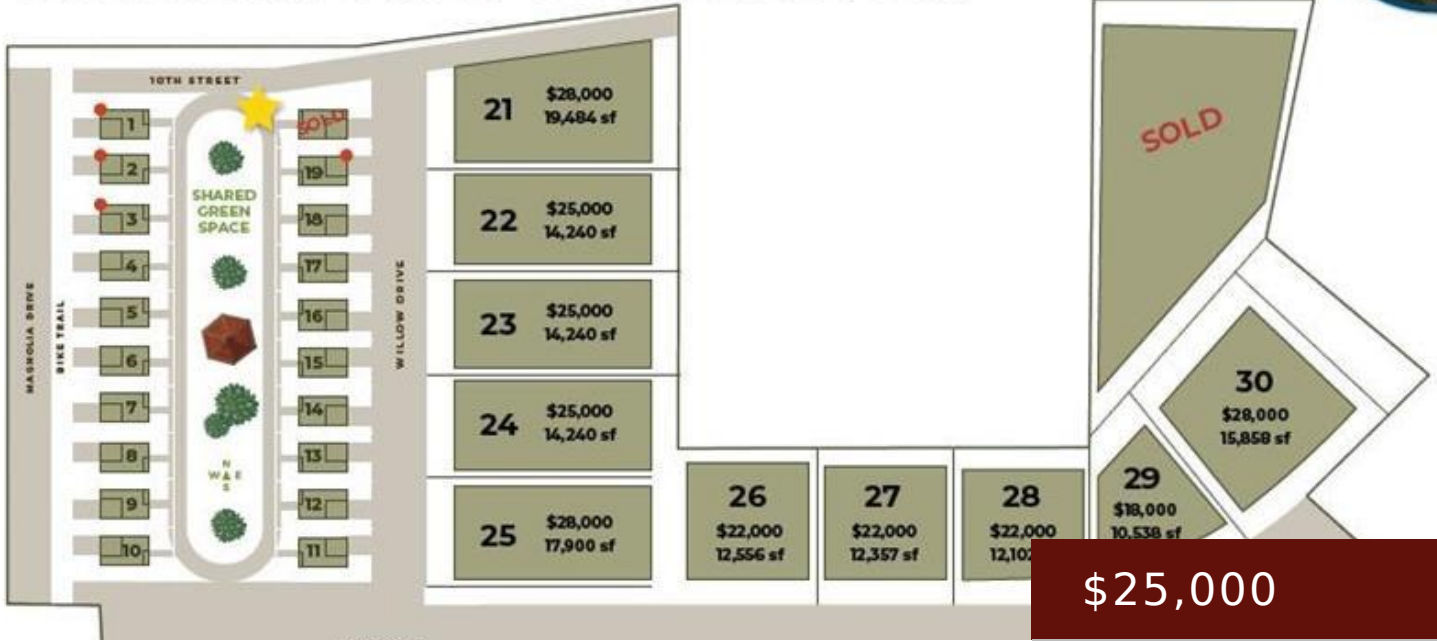

STADIUM VIEW SUBDIVISION

\$25,000

- LOTS & LAND
- Active

IA

<https://www.1strateteam.com>

Are you thinking of Building? Then look no further than the new Stadium View Subdivision located just south of the...

Basics

Category: LOTS & LAND

Status: Active

County: Carroll

Amenities & Features

Style: Lots & Land

Miscellaneous

Association: WCIR