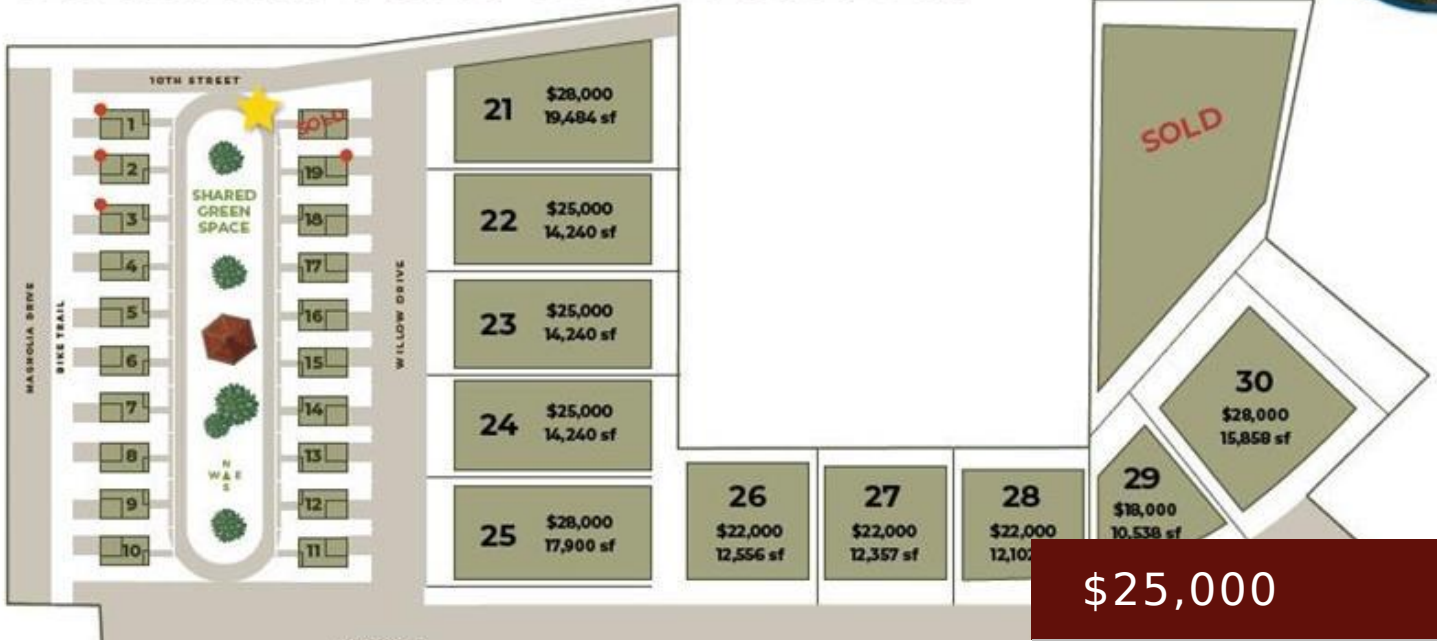

STADIUM VIEW SUBDIVISION

\$25,000

- LOTS & LAND
- Active

IA

<https://www.1strateteam.com>

Are you thinking of Building? Then look no further than the new Stadium View Subdivision located just south of the...

Basics

Category: LOTS & LAND
County: Carroll

Status: Active

Amenities & Features

Style: Lots & Land

Miscellaneous

Association: WCIR

Contingency: None