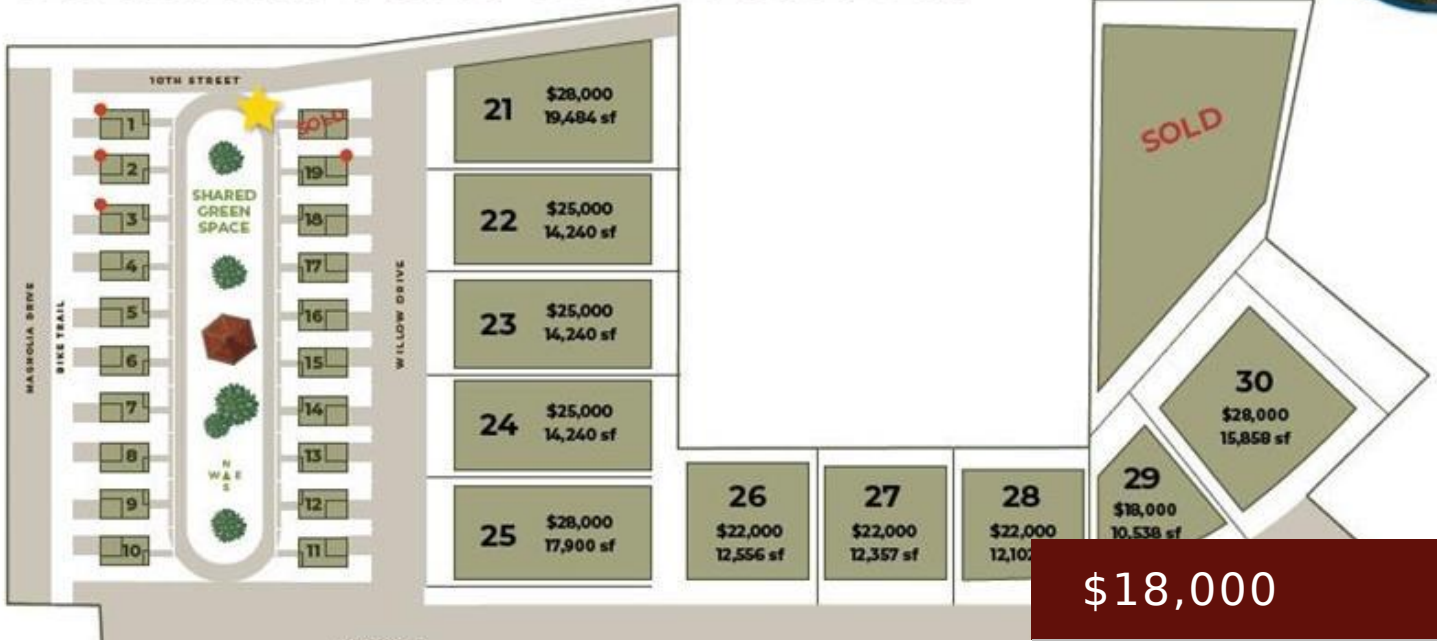

# STADIUM VIEW SUBDIVISION

\$18,000

- LOTS & LAND
- Active

IA

<https://www.1strateteam.com>

Are you thinking of Building? Then look no further than the new Stadium View Subdivision located just south of the...

## Amenities & Features

**Style:** Lots & Land