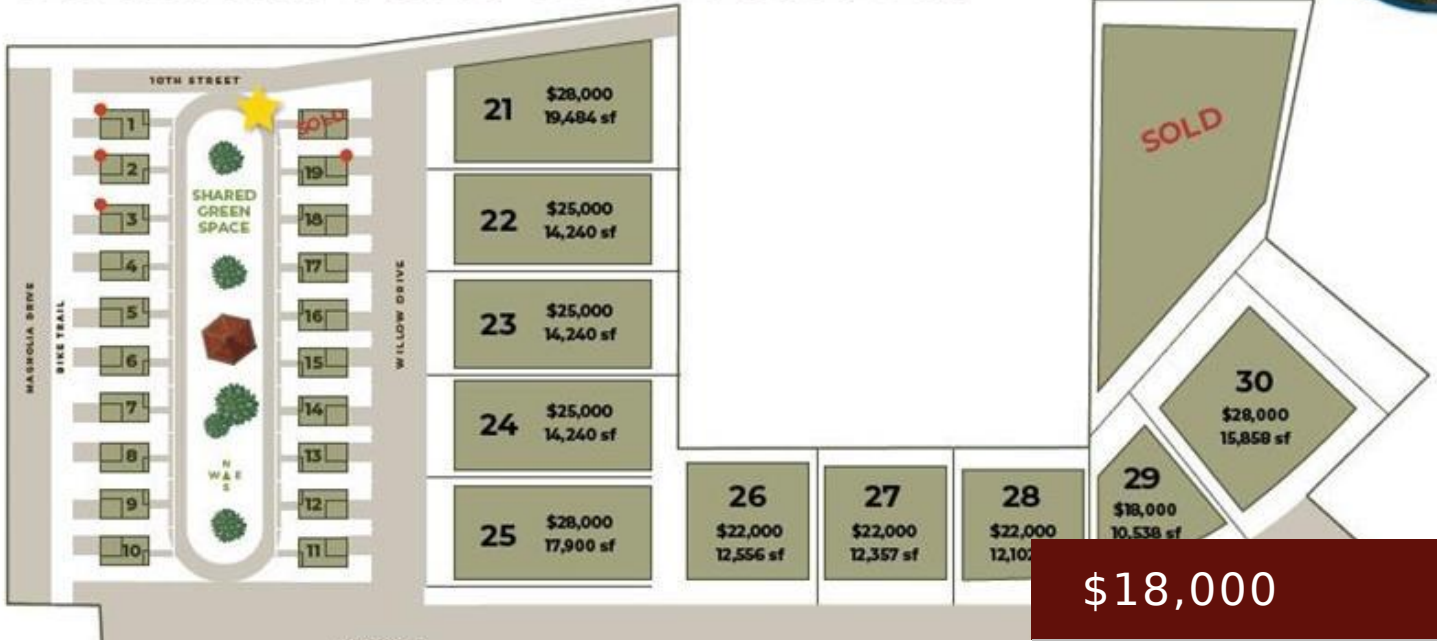

# STADIUM VIEW SUBDIVISION

419 11TH ST, MANNING, IA 51455, USA

<https://www.1strateteam.com>

\$18,000

- LOTS & LAND
- Active

Are you thinking of Building? Then look no further than the new Stadium View Subdivision located just south of the...

## Amenities & Features

**Style:** Lots & Land