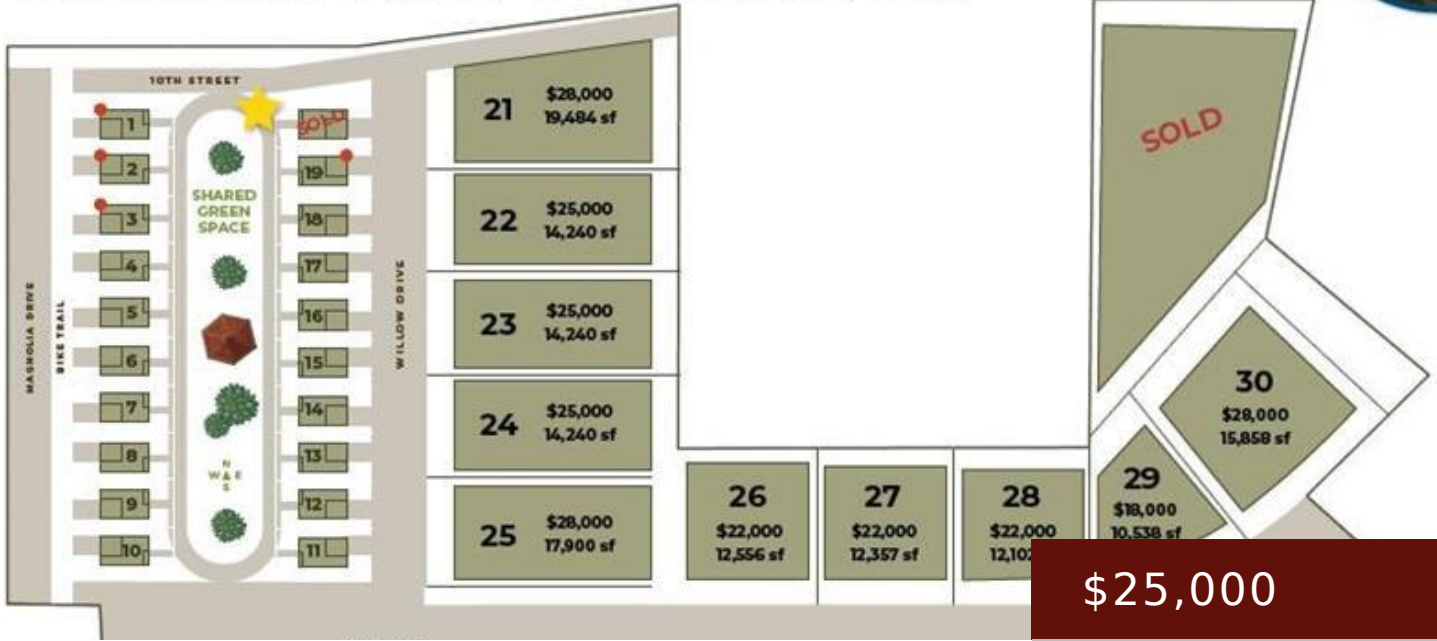

# STADIUM VIEW SUBDIVISION

**\$25,000**

- LOTS & LAND
- Active

IA

<https://www.1strateteam.com>

Are you thinking of Building? Then look no further than the new Stadium View Subdivision located just south of the...

## Amenities & Features

**Style:** Lots & Land