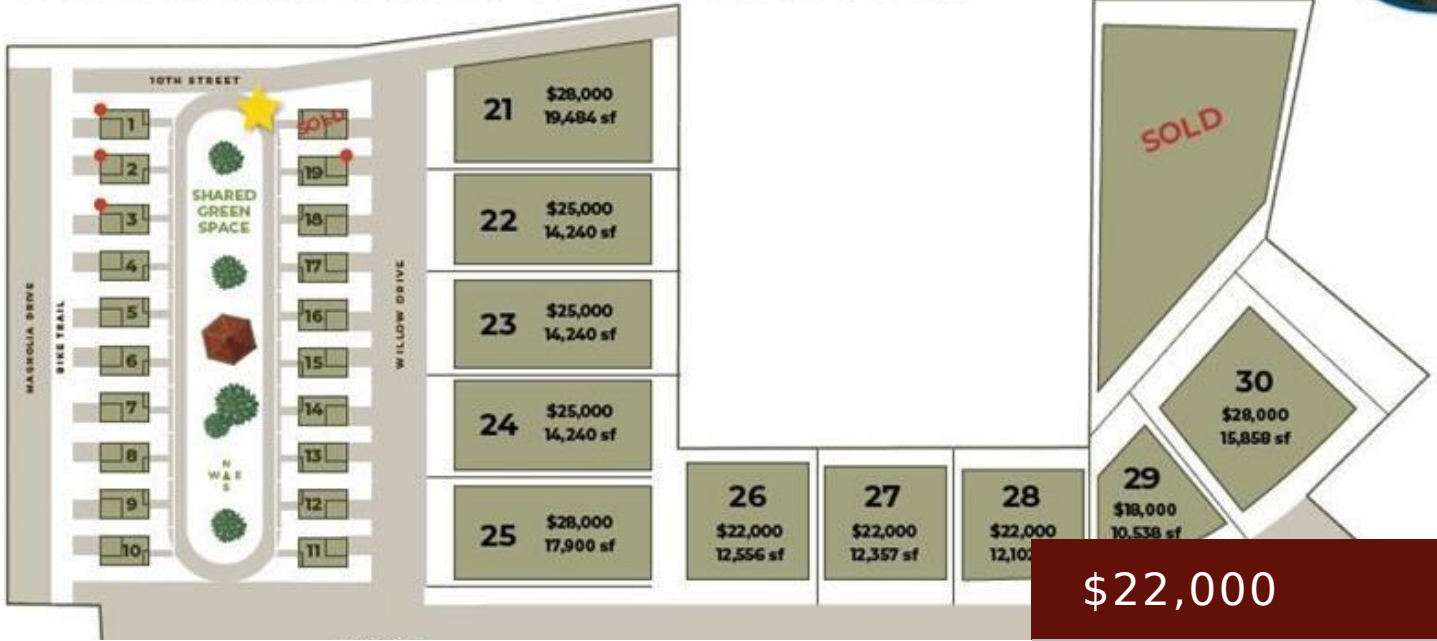

STADIUM VIEW SUBDIVISION

\$22,000

- LOTS & LAND
- Active

IA

<https://www.1strateteam.com>

Are you thinking of Building? Then look no further than the new Stadium View Subdivision located just south of the...

Basics

Category: LOTS & LAND
County: Carroll

Status: Active

Amenities & Features

Style: Lots & Land

Miscellaneous

Association: WCIR

Contingency: None