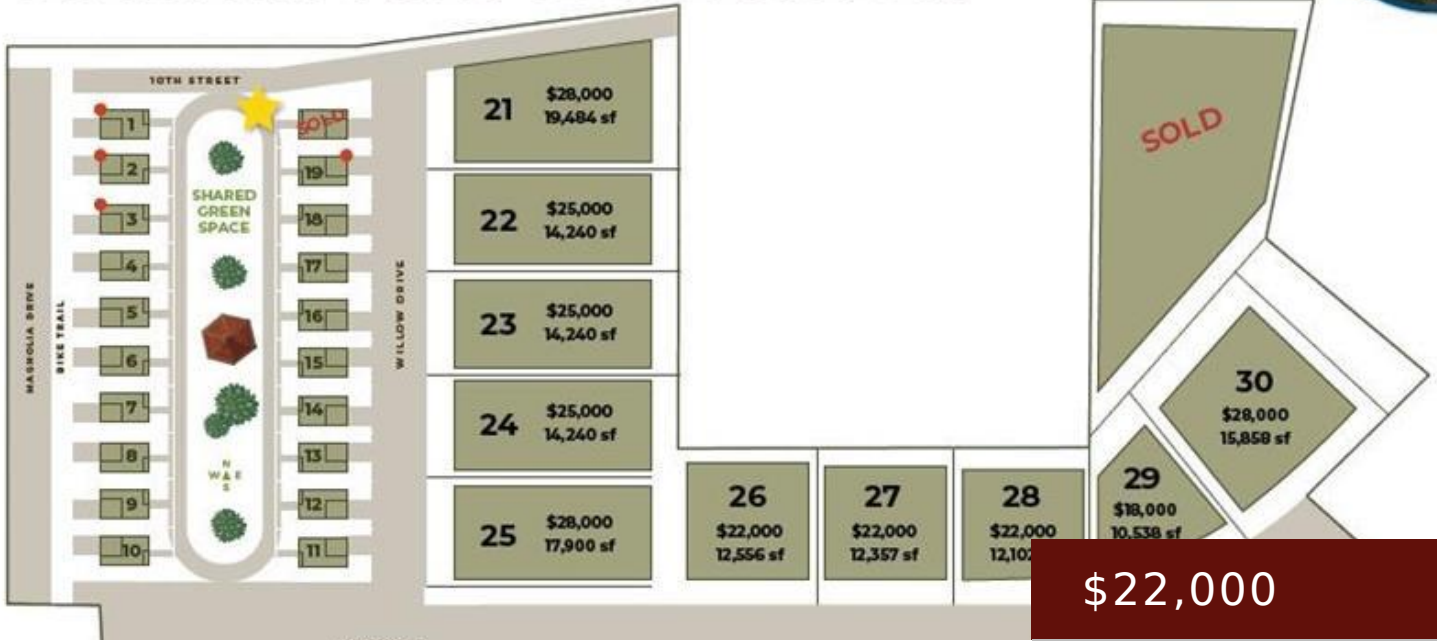

# STADIUM VIEW SUBDIVISION

419 11TH ST, MANNING, IA 51455, USA

<https://www.1strateteam.com>

\$22,000

- LOTS & LAND
- Active

Are you thinking of Building? Then look no further than the new Stadium View Subdivision located just south of the...

## Amenities & Features

**Style:** Lots & Land