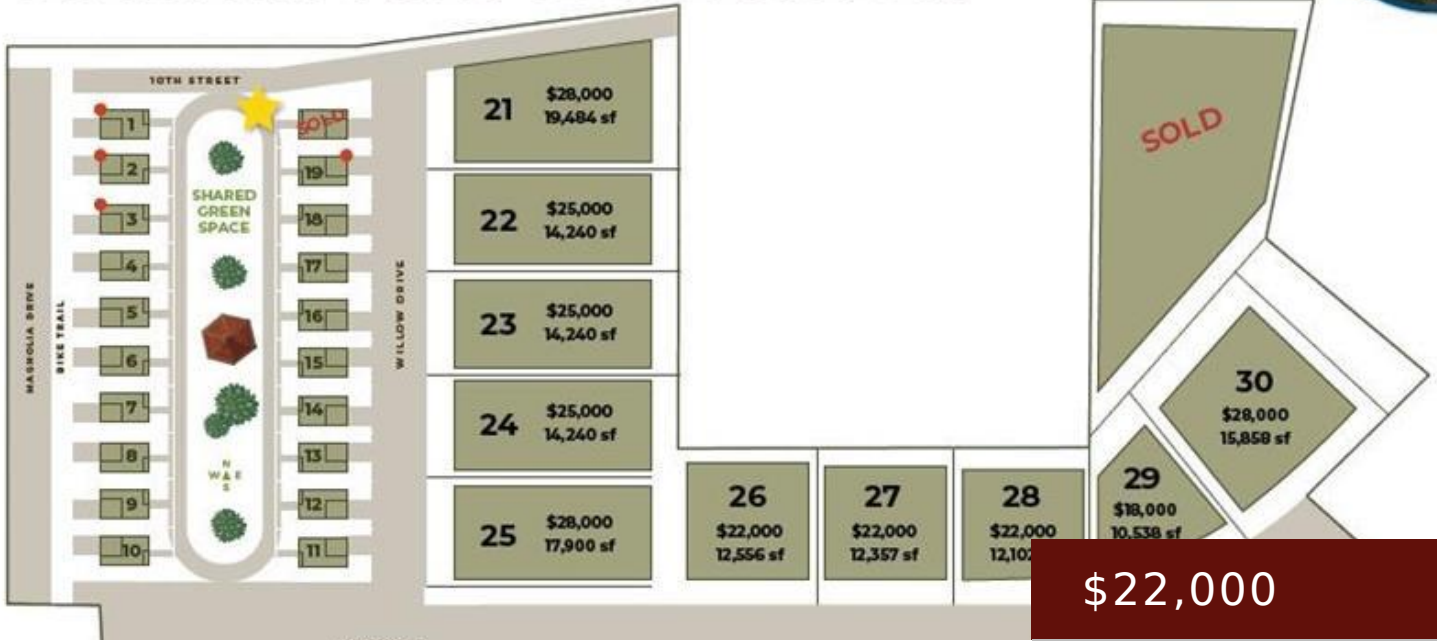

STADIUM VIEW SUBDIVISION

IA

<https://www.1strateteam.com>

Are you thinking of Building? Then look no further than the new Stadium View Subdivision located just south of the...

\$22,000

- LOTS & LAND
- Active

Basics

Category: LOTS & LAND

County: Carroll

Status: Active

Amenities & Features

Style: Lots & Land

Miscellaneous

Association: WCIR