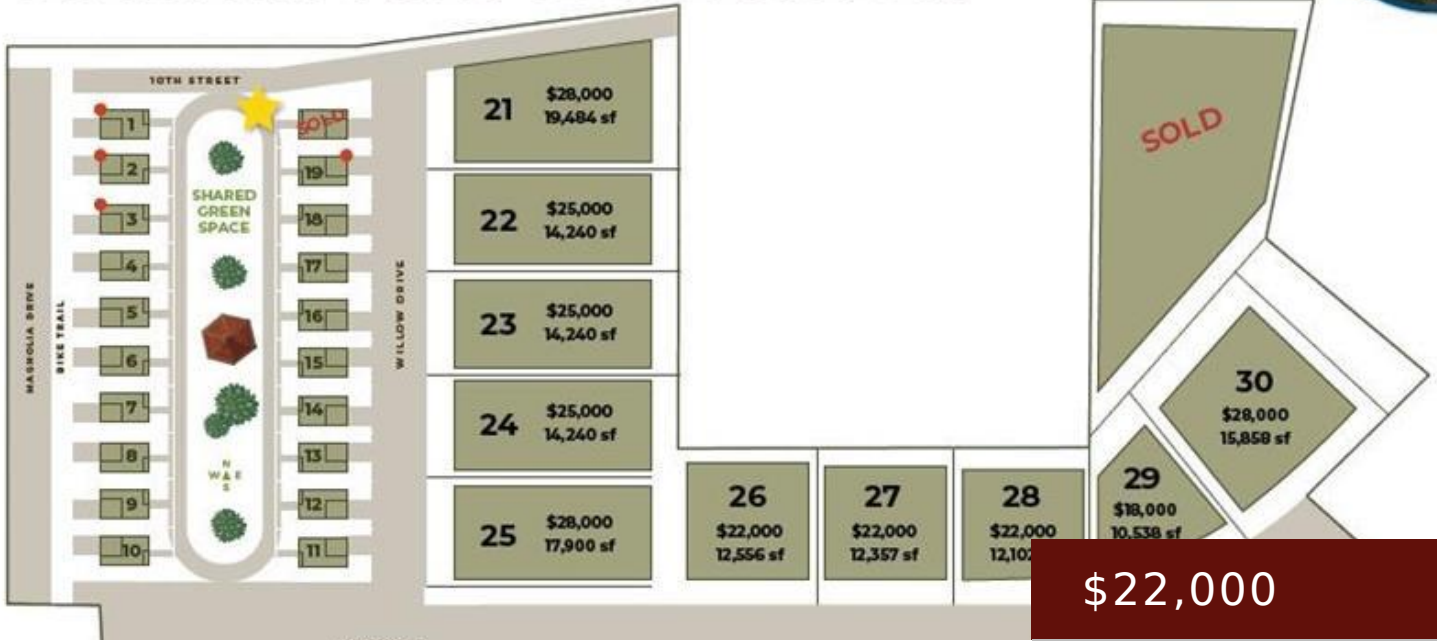

STADIUM VIEW SUBDIVISION

IA

<https://www.1strateteam.com>

Are you thinking of Building? Then look no further than the new Stadium View Subdivision located just south of the...

Basics

Category: LOTS & LAND

County: Carroll

Status: Active

Amenities & Features

Style: Lots & Land

Miscellaneous

Association: WCIR

Contingency: None

Fees & Taxes

Tax Year: 2022