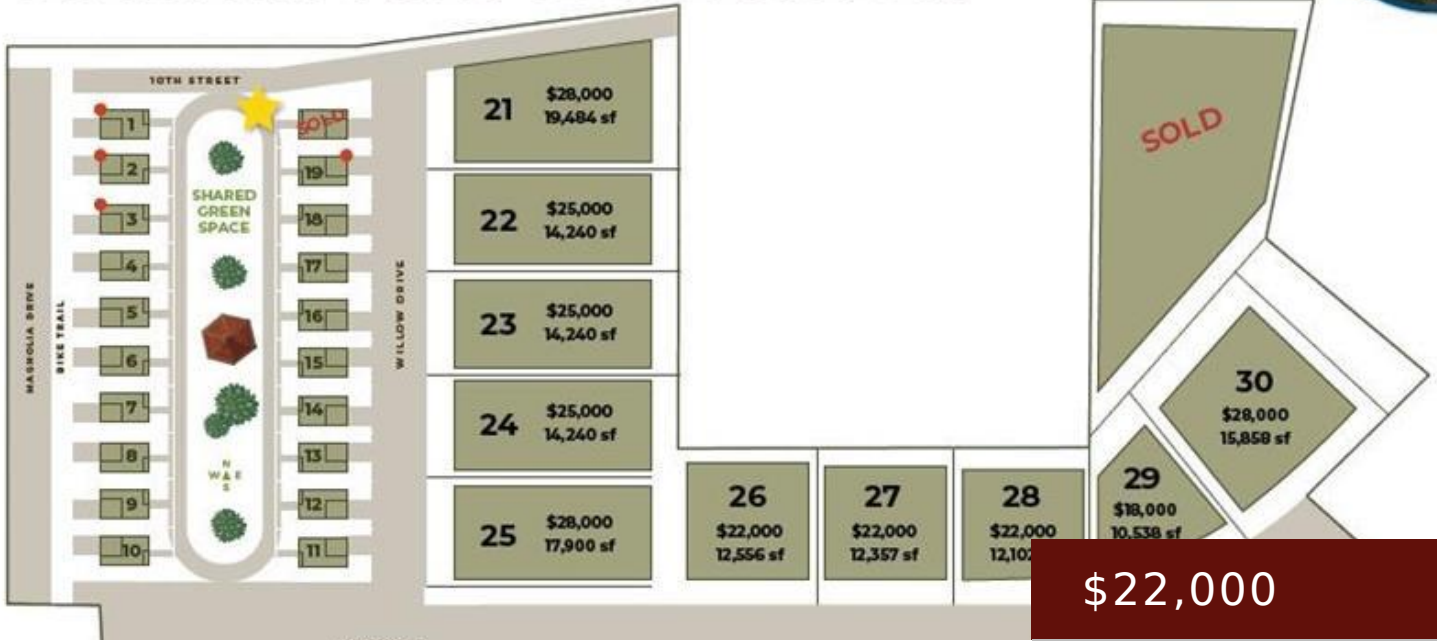

# STADIUM VIEW SUBDIVISION

**419 11TH ST, MANNING, IA 51455, USA**

<https://www.1strateteam.com>

**\$22,000**

- LOTS & LAND
- Active

Are you thinking of Building? Then look no further than the new Stadium View Subdivision located just south of the...

## Amenities & Features

**Style:** Lots & Land