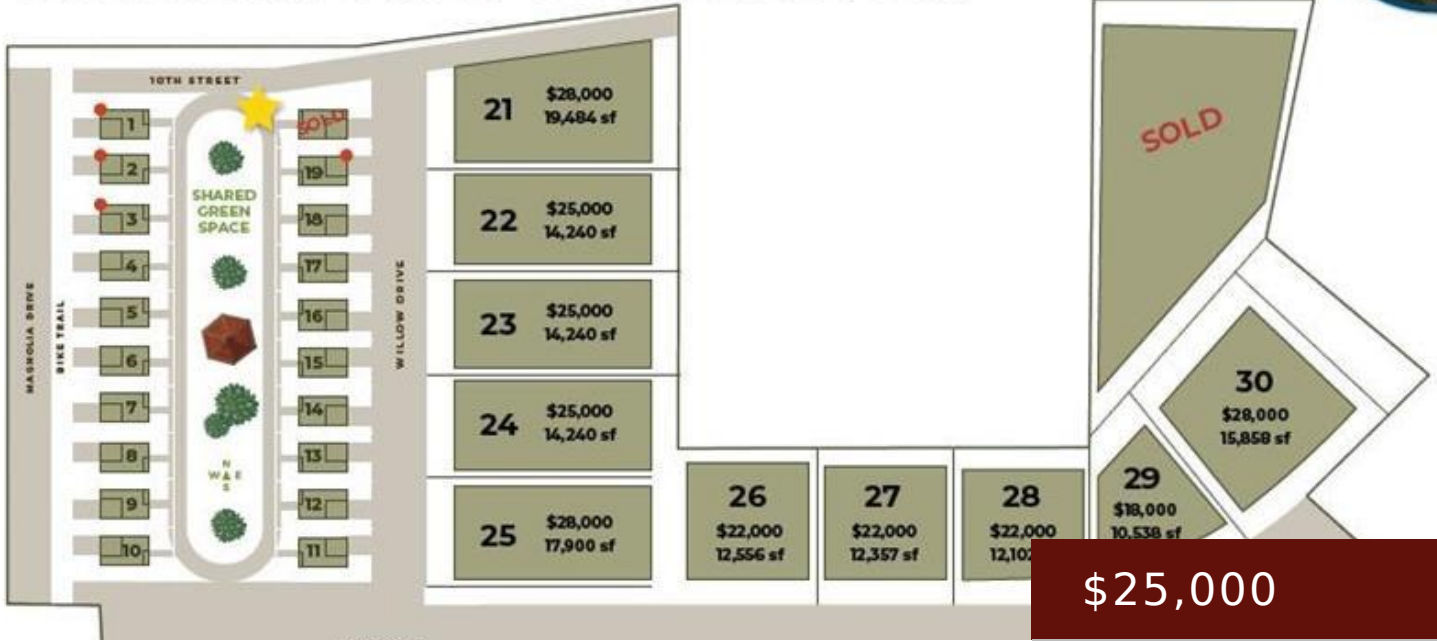

# STADIUM VIEW SUBDIVISION

\$25,000

- LOTS & LAND
- Active

IA

<https://www.1strateteam.com>

Are you thinking of Building? Then look no further than the new Stadium View Subdivision located just south of the...

## Amenities & Features

**Style:** Lots & Land